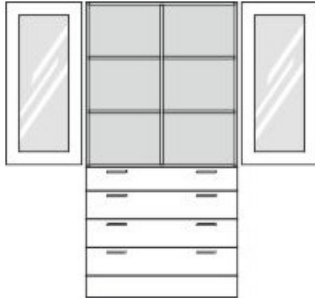

Product Sheet

18.06.2026

Model series	Armadio-Base
Description	Multipurpose cupboard
Model	82066
ID	91031
Width/Depth/Height	120/56/205 cm
Weight	165 kg

at the bottom 4 metal apron drawers, apron height 9.1 cm, lower 3 drawers with railing, full extension with self-closing and drawer damping, each with 1 metal bow handle, at the top 2 frame glass revolving doors with safety glass (ESG), aperture angle 270°, hinges with automatic hold-closed function, handle olive, drawer panels and revolving doors with drilled stop damping.

Equipment: fixed intermediate shelf, center partition, 4 height-adjustable shelves with drilled shelf assurance, plastic plinth panel with bottom-sided sealing lip.

Changes and errors reserved. Illustrations similar.