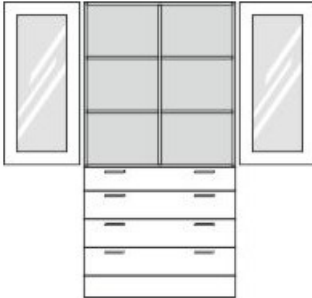

Product Sheet

18.06.2026

Model series

Armadio-Base

Description

Multipurpose cupboard

Model

82065-S

ID

91085

Width/Depth/Height

120/45/205 cm

Weight

148 kg

at the bottom 4 metal apron drawers, apron height of top drawer 6.9 cm, lower 3 drawers 9.1 cm with railing, full extension with self-closing and drawer damping, each with 1 metal bow handle, pull-out stop, central lock with flush-mounted cylinder, at the top 2 frame glass revolving doors with safety glass (ESG), aperture angle 270°, hinges with automatic hold-closed function, cylinder locking device with olive handle, drawer panels and revolving doors with drilled stop damping.
Equipment: fixed intermediate shelf, center partition, 4 height-adjustable shelves with drilled shelf assurance, plastic plinth panel with bottom-sided sealing lip.