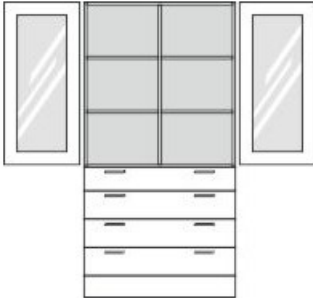

# Product Sheet

18.06.2026

<b>Model series</b>	Armadio-Base
<b>Description</b>	Multipurpose cupboard
<b>Model</b>	82065
<b>ID</b>	91025
<b>Width/Depth/Height</b>	120/45/205 cm
<b>Weight</b>	142 kg

at the bottom 4 metal apron drawers, apron height 9.1 cm, lower 3 drawers with railing, full extension with self-closing and drawer damping, each with 1 metal bow handle, at the top 2 frame glass revolving doors with safety glass (ESG), aperture angle 270°, hinges with automatic hold-closed function, handle olive, drawer panels and revolving doors with drilled stop damping.

**Equipment:** fixed intermediate shelf, center partition, 4 height-adjustable shelves with drilled shelf assurance, plastic plinth panel with bottom-sided sealing lip.

Changes and errors reserved. Illustrations similar.