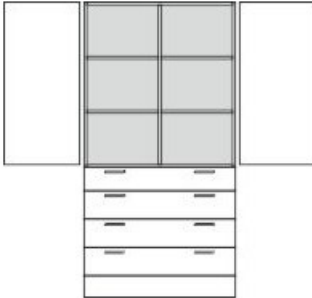

Product Sheet

18.06.2026

Model series

Armadio-Base

Description

Multipurpose cupboard

Model

82056-S

ID

91082

Width/Depth/Height

120/56/205 cm

Weight

168 kg

at the bottom 4 metal apron drawers, apron height of top drawer 6.9 cm, lower 3 drawers 9.1 cm with railing, full extension with self-closing and drawer damping, each with 1 metal bow handle, pull-out stop, central lock with flush-mounted cylinder, at the top 2 revolving doors, aperture angle 270°, hinges with automatic hold-closed function, cylinder locking device with olive handle, drawer panels and revolving doors with drilled stop damping.

Equipment: fixed intermediate shelf, center partition, 4 height-adjustable shelves with drilled shelf assurance, plastic plinth panel with bottom-sided sealing lip.

Changes and errors reserved. Illustrations similar.