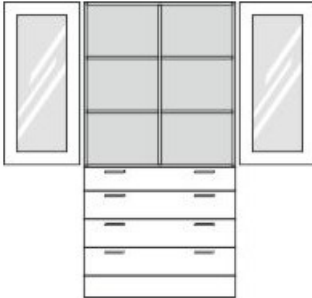

# Product Sheet

18.06.2026

<b>Model series</b>	Armadio-Base
<b>Description</b>	Multipurpose cupboard
<b>Model</b>	81066
<b>ID</b>	91029
<b>Width/Depth/Height</b>	105/56/205 cm
<b>Weight</b>	150 kg

at the bottom 4 metal apron drawers, apron height 9.1 cm, lower 3 drawers with railing, full extension with self-closing and drawer damping, each with 1 metal bow handle, at the top 2 frame glass revolving doors with safety glass (ESG), aperture angle 270°, hinges with automatic hold-closed function, handle olive, drawer panels and revolving doors with drilled stop damping.

**Equipment:** fixed intermediate shelf, center partition, 4 height-adjustable shelves with drilled shelf assurance, plastic plinth panel with bottom-sided sealing lip.

Changes and errors reserved. Illustrations similar.