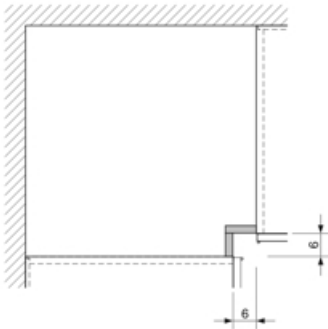

Product Sheet

01.10.2022

Description

Corner cover plate corpus-flush 6/6 cm

Model

EB-K

ID

59227

Corner cover plate corpus-flush EB-K, /6/6 cm, for the installation of cupboards at an angle of 90°, fitted flush with the corpus.

Changes and errors reserved. Illustrations similar.