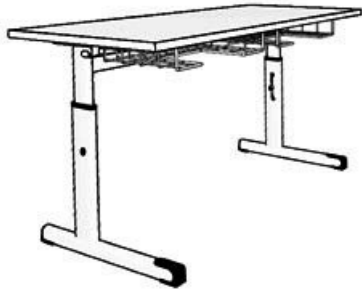

# Product Sheet

10.03.2026

<b>Model series</b>	Plano-Vario
<b>Description</b>	Student's desk
<b>Model</b>	4264M
<b>ID</b>	29516
<b>Length/Width/Height</b>	150/60/70 cm
<b>Size category</b>	(3-4-5)
<b>Weight</b>	34.1 kg

two-seated, size 3-4-5 = desk surface height 58, 64 and 70 cm, desktop melamine resin coated 150/60 cm, wire mesh trays for swivel chair suspension, skid framework, height-adjustable in three stages, 2 satchel hooks, floor gliders with felt gliding surface as exchangeable insert.