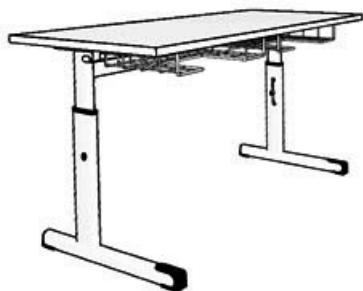

# Product Sheet

20.04.2026

<b>Model series</b>	Plano-Vario
<b>Description</b>	Student's desk
<b>Model</b>	4264
<b>ID</b>	29513
<b>Length/Width/Height</b>	150/60/76 cm
<b>Size category</b>	(4-5-6)
<b>Weight</b>	35.7 kg

two-seated, size 4-5-6 = desk surface height 64, 70 and 76 cm, desktop 150/60/2.4 cm, covered on both sides with 1 mm laminate plate, wire mesh trays for swivel chair suspension, skid framework, height-adjustable in three stages, 2 satchel hooks, floor gliders with felt gliding surface as exchangeable insert.