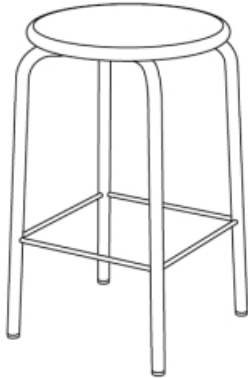

Product Sheet

11.05.2026

Description	Stool with planks (SH 55)
Model	3052
ID	28654
Height	55 cm
Weight	5.2 kg

Seating surface height 55 cm, 4-base framework of powder coated round steel tube, with felt floor gliders, seat round Ø 34 cm made of beech plywood.