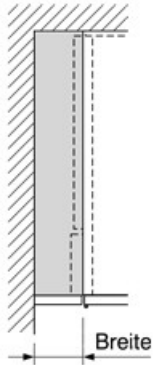

Product Sheet

18.06.2026

Description	Wall connection cover panel
Model	WAA
ID	95664

5 to 20 cm wide to the upper cover in the area of the wall connection panel, incl. mounting strip, form-fitted to the wall contour, mounted flush with upper edge of the cupboard.