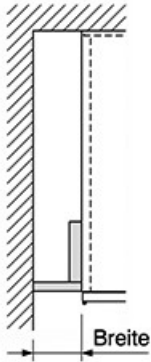

Product Sheet

18.06.2026

Description

Wall connection panel (up to 205 cm height)

Model

WA-K205

ID

95663

Height

205 cm

5 - 20/1.9/-205 cm, incl. mounting strip, form-fitted to the wall contour, mounted flush with the corpus.

Changes and errors reserved. Illustrations similar.