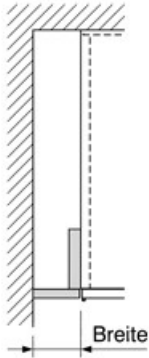

Product Sheet

18.06.2026

Description

Wall connection panel (up to 205 cm height)

Model

WA-F205

ID

95661

Height

205 cm

5 - 20/1.9/-205 cm, incl. mounting strip, form-fitted to the wall contour, front-flush fitted.

Changes and errors reserved. Illustrations similar.