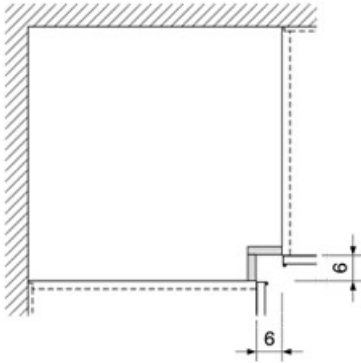

Product Sheet

18.06.2026

Description

Corner panel (up to 100 cm height)

Model

EB-K100

ID

95667

Height

100 cm

4/4/-100 cm, for the installation of cupboards at an angle of 90°, mounted flush with the corpus.

Changes and errors reserved. Illustrations similar.