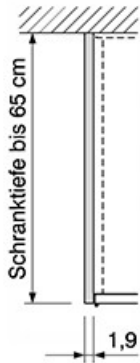

# Product Sheet

18.06.2026

<b>Description</b>	Cover panel (up to 205 cm height)
<b>Model</b>	DS205
<b>ID</b>	95673
<b>Height</b>	205 cm

65/1.9/-205 cm, for lateral veneering of cupboards, in front colour, form-fitted to wall contour on the back, incl. plastic plinth panel with bottom-sided sealing lip.