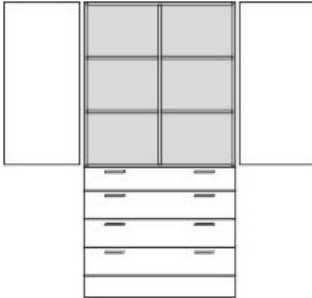

# Product Sheet

21.09.2024

<b>Model series</b>	Armadio-Base
<b>Description</b>	Multipurpose cupboard
<b>Model</b>	82056
<b>ID</b>	57297
<b>Width/Depth/Height</b>	120/56/205 cm
<b>Weight</b>	166 kg

at the bottom 4 metal apron drawers, apron height 8.3 cm, lower 3 drawers with railing, full extension with self-closing and drawer damping, each with 2 metal bow handles, at the top 2 revolving doors, aperture angle 270°, hinges with automatic hold-closed function, handle olive, drawer panels and revolving doors with drilled stop damping.

**Equipment:** fixed intermediate shelf, center partition, 4 height-adjustable shelves with drilled shelf assurance, plastic plinth panel with bottom-sided sealing lip.

Changes and errors reserved. Illustrations similar.